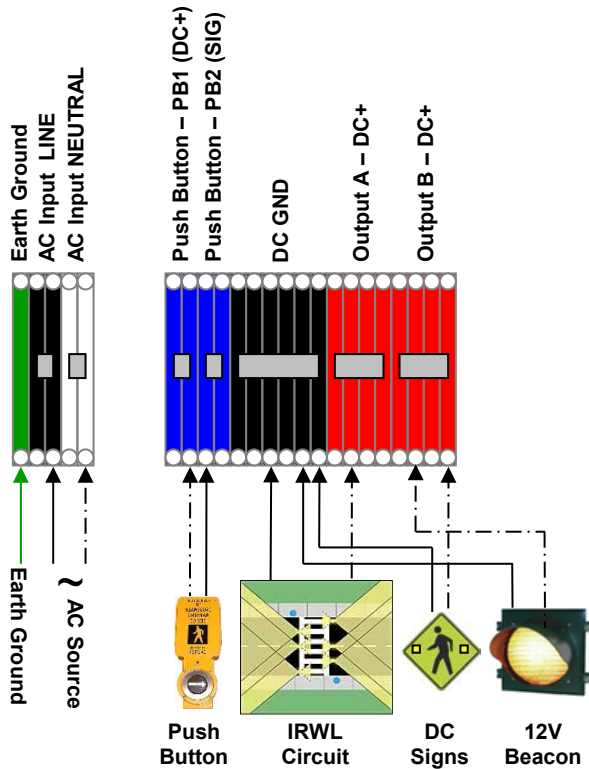

Traffic Safety Corporation
 2708 47th Ave.
 Sacramento, CA 95822-3806
 Toll Free: 888.446.9255
 Tel: 916.394.9884
 Fax: 916.394.2809
 Email: sales@xwalk.com
 Web: www.xwalk.com

TS1000 System Configuration with Signs and Beacons

Typical Configuration

AC Input, In-pavement Lights, Push Button
 Activation, Optional DC Signs & DC Beacons

Typical Operation

Signs flash in sync with IRWL Primary pattern.

Optional Operation

Signs flash opposite of IRWL Primary pattern.