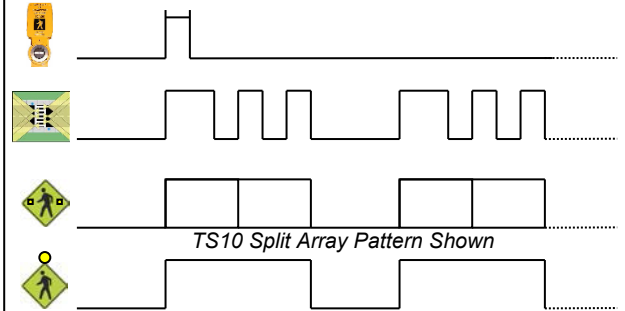

Traffic Safety Corporation
 2708 47th Ave.
 Sacramento, CA 95822-3806
 Toll Free: 888.446.9255
 Tel: 916.394.9884
 Fax: 916.394.2809
 Email: sales@xwalk.com
 Web: www.xwalk.com

TS1000 System Configuration with Signs and Beacons

Typical Configuration

AC Input, In-pavement Lights, Push Button
 Activation, Optional DC Signs & DC Beacons

Typical Operation

Signs flash in sync with IRWL Primary pattern.

Optional Operation

Signs flash opposite of IRWL Primary pattern.