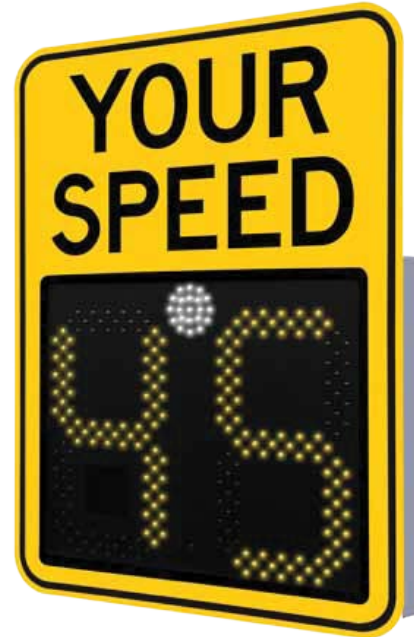

Features

- **MUTCD compliant** with static "YOUR SPEED" message and highly visible 18" LED digits that are visible from up to 1,000 feet away.
- Includes **integrated flashing speed violator strobe** to alert speeding drivers.
- **User friendly software interface** allows you to manage sign parameters such as threshold speeds and violator strobe remotely.
- **Optional data collection** with robust reporting module generates standardized reports for traffic analysis while including custom reporting options for more advanced users.
- **Ultra low power consumption** including the most power-efficient radar technology available, optional solar power, and optional battery power that allows the sign to function autonomously for **up to five weeks**.
- **Superior construction** and durability for long-lasting performance.
- High strength aluminum sign face and individual optical lenses to **protect against vandalism and theft**.
- **Stealth Mode** allows the sign to collect baseline traffic data while speed display appears blank to motorists (requires Data Collection option).

SafePace 475 Specifications

Digit Size	18"
Height	42"
Weight	53 lb.
24/7, 365 Scheduling	√
Data Collection Compatibility*	√
Solar Compatibility*	√
Battery Operated Compatibility*	√
Universal Mounting Compatibility*	√
Cloud Compatibility*	√
Trailer Compatibility*	√
Dolly Compatibility*	√
Hitch Compatibility*	√
Warranty	2 Years

* Optional feature.

Choice of faceplate colors available.
Sign: 42"(h) x 31.5"(w) x 3.5"(d)

SafePace Sign Dolly

The SafePace sign dolly offers a compact, portable mounting solution for your SafePace sign.

Features

- **Portable:** Control traffic in multiple locations by parking and locking the SafePace dolly wherever you need it.
- **Compatibility:** Use with the SafePace 100, 250, 450, 475, 550, 625, or 650 sign.
- **Universal Mounting Bracket:** Install and remove radar sign with the simple turn of a key.
- **Speed Limit Sign:** Available with adjustable speed limit sign to remind drivers of the speed they should be driving.
- **Solar Panel Option:** Available with optional solar power for improved energy efficiency.
- **One Year Warranty.**

Specifications

- Height: 62", Width: 29.5", Depth: 35.5", Weight: 63 lb.
- Heavy duty 15" wheels.
- Powder coated black steel tube frame.

Visit our web site: www.xwalk.com