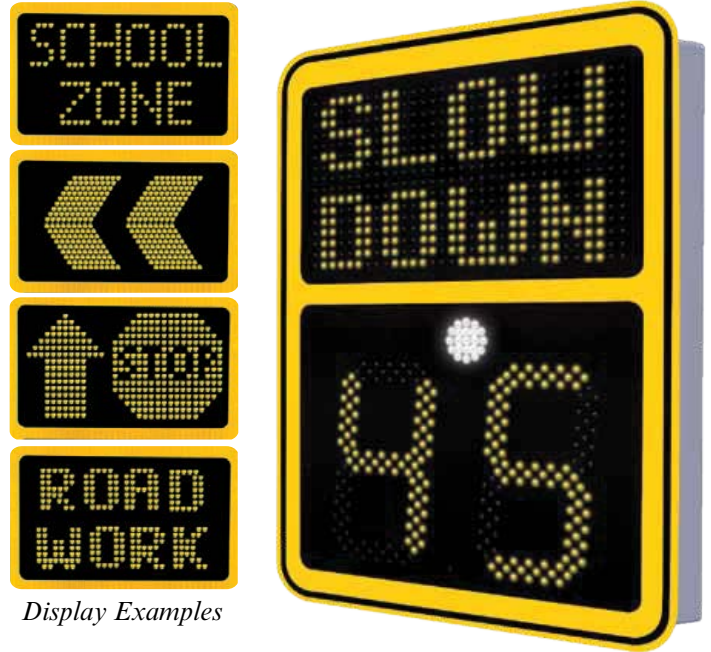

Traffic Safety Corporation
 2708 47th Ave.
 Sacramento, CA 95822-3806
 Toll Free: 888.446.9255
 Tel: 916.394.9884
 Fax: 916.394.2809
 Email: sales@xwalk.com
 Web: www.xwalk.com

SafePace 600 Variable Messaging Radar Speed Sign

General Description

The SafePace 600 variable messaging sign is a versatile and full featured radar speed solution.

Whether you want to simply alert drivers of their speeds or notify them about an event, construction or dangerous road conditions, the SafePace 600 variable messaging sign will provide years of continued traffic calming, making our streets a safer place for years to come.

Features

- **MUTCD compliant** full matrix radar sign with two rows of **customizable text** and 15" digits.
- **Variable message** displayed can be determined by driver speed.
- Allows for **animated text or graphics** such as moving arrows or a scrolling message.
- Unique light enhancing, **anti glare lens system** provides brilliant visibility even in poor lighting.
- Includes **integrated flashing speed violator strobe** to alert speeding drivers.
- **Optional data collection** with robust reporting module generates standardized reports for traffic analysis while including custom reporting options for more advanced users.
- **Ultra low power consumption** including the most power-efficient radar technology available and optional solar power.
- **Superior construction** and durability for long-lasting performance.
- High strength aluminum sign face and individual optical lenses to **protect against vandalism or theft**.
- **Stealth Mode** allows the sign to collect baseline traffic data while speed display appears blank to motorists (requires Data Collection option).