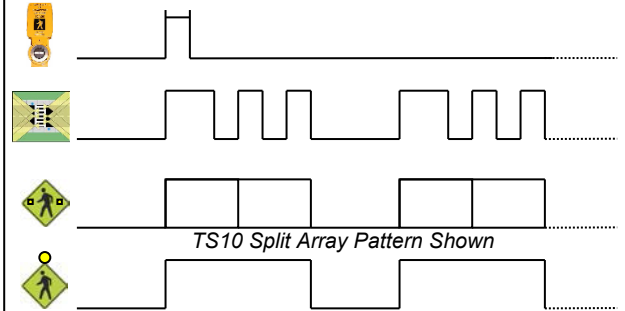

Traffic Safety Corporation
 2708 47th Ave.
 Sacramento, CA 95822-3806
 Toll Free: 888.446.9255
 Tel: 916.394.9884
 Fax: 916.394.2809
 Email: sales@xwalk.com
 Web: www.xwalk.com

TS1000
System Configuration
with Signs and Beacons

Typical Configuration

AC Input, In-pavement Lights, Push Button
 Activation, Optional DC Signs & DC Beacons

Typical Operation

Signs flash in sync with IRWL Primary pattern.

Optional Operation

Signs flash opposite of IRWL Primary pattern.