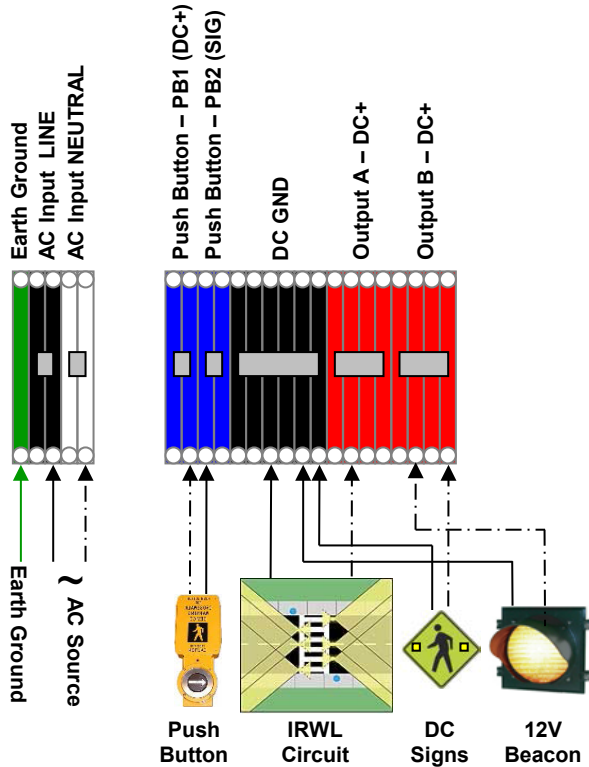

Traffic Safety Corporation
 2708 47th Ave.
 Sacramento, CA 95822-3806
 Toll Free: 888.446.9255
 Tel: 916.394.9884
 Fax: 916.394.2809
 Email: sales@xwalk.com
 Web: www.xwalk.com

TS1000
System Configuration
with Signs and Beacons

Typical Configuration

AC Input, In-pavement Lights, Push Button
 Activation, Optional DC Signs & DC Beacons

Typical Operation

Signs flash in sync with IRWL Primary pattern.

Optional Operation

Signs flash opposite of IRWL Primary pattern.