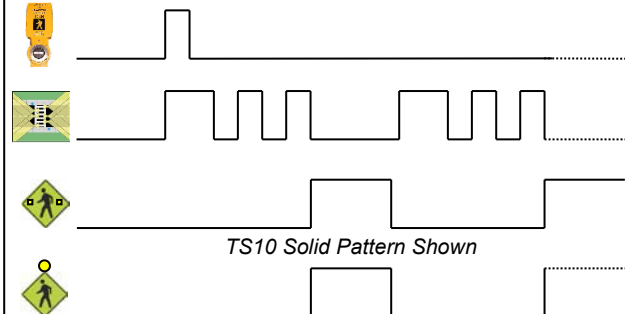

Typical Configuration

AC Input, In-pavement Lights, Push Button
 Activation, Optional DC Signs & DC Beacons

Typical Operation

Signs flash in sync with IRWL Primary pattern.

Optional Operation

Signs flash opposite of IRWL Primary pattern.