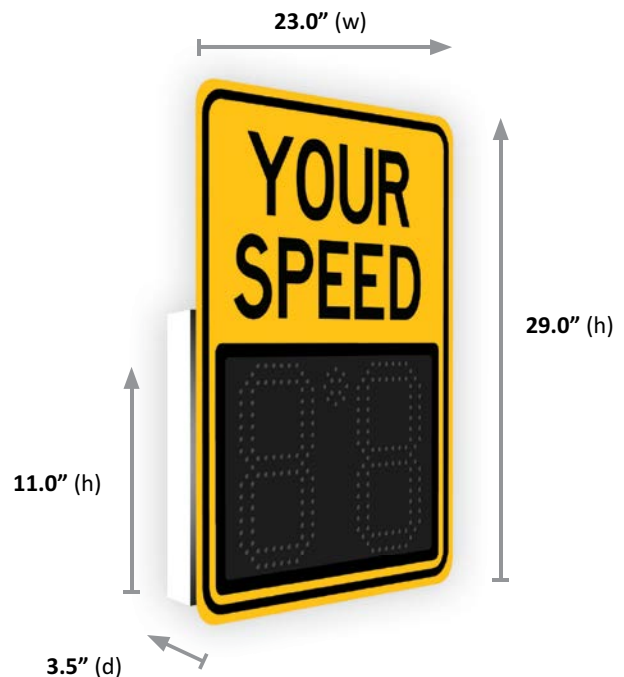

Feature	Specifications
CE Mark	Yes
Display	
LEDs	208
Digits	196 Amber, 23°, 5 mm, luminous intensity (5,000 – 12,000 mcd/LED)
Speed Violator Strokes	12 White, 15°, 5 mm, luminous intensity (18,000 – 28,000 mcd/LED)
Optical Lenses	208
Ambient Light Sensors	1 sensor and automatic brightness control
Enclosure	
Construction	12 gauge aluminum, flat black powder coated front for reduced glare and maximum contrast; light gray powder coated body to minimize heat absorption
Weatherproof Rating	Weatherproof, NEMA 4X-12, IP65 level compliant. Non-sealed and ventilated.
Warranty	
Sign	2 years
Batteries	1 year

Visit our web site: www.xwalk.com