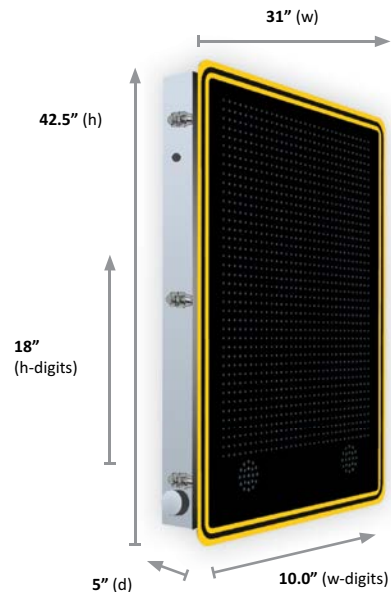

Feature	Specifications
Display	
LEDs	1,322
Digits	768 Amber, 15°, 5 mm, luminous intensity (5,000 – 12,000 mcd/LED)
Matrix	512 Amber, 15°, 5 mm, luminous intensity (5,000 – 12,000 mcd/LED)
Speed Violator Strobe	42 White, 15°, 5 mm, luminous intensity (18,000 – 28,000 mcd/LED)
Optical Lenses	1,322
Ambient Light Sensors	2 sensors and automatic brightness control
Enclosure	
Construction	12/14 gauge aluminum, flat black powder coated front for reduced glare and maximum contrast; light gray powder coated body to minimize heat absorption
Weatherproof Rating	Weatherproof, NEMA 4X-12, IP65 level compliant. Non-sealed and ventilated.
Warranty	
Sign	2 years
Batteries	1 year

Visit our web site: www.xwalk.com