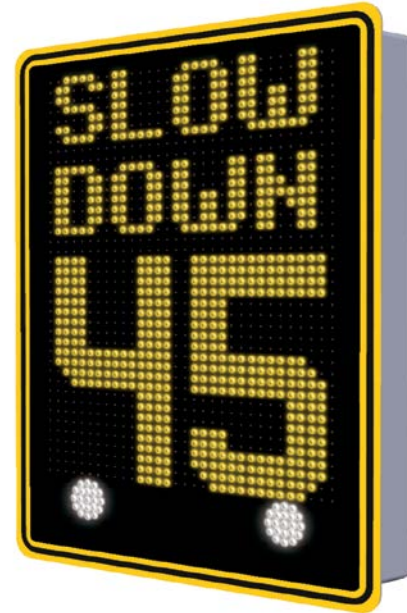

Traffic Safety Corporation  
 2708 47th Ave.  
 Sacramento, CA 95822-3806  
 Toll Free: 888.446.9255  
 Tel: 916.394.9884  
 Fax: 916.394.2809  
 Email: sales@xwalk.com  
 Web: www.xwalk.com

## SafePace 700 Variable Messaging Radar Speed Sign

### General Description

The SafePace 700 variable messaging sign offers variable messaging with extra large 18" LED digits. The SafePace 700 variable messaging sign allows you to display the message of your choice while displaying vehicle speeds in bright, large digits that can be seen even from a distance. With fully customizable text and graphics, the SafePace 700 is ideal for a variety of road conditions and situations.

### Features

- **MUTCD compliant** full matrix radar sign with two rows of customizable text and 18" digits
- Message displayed can be determined by driver speed
- Allows for **animated text or graphics** such as moving arrows or a scrolling message
- Unique light enhancing, anti-glare lens system provides **brilliant visibility** even in poor lighting
- Includes **integrated flashing speed violator strobe** to alert speeding drivers
- **Ultra low power consumption** including the most power-efficient radar technology available and optional solar power
- **Superior construction** and durability for long-lasting performance
- High strength aluminum sign face and individual **optical lenses to protect against vandalism or theft**
- **Stealth Mode** allows the sign to collect baseline traffic data while speed display appears blank to motorists