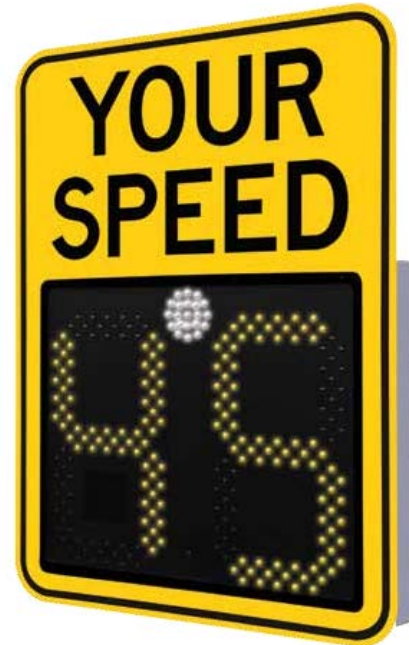

Traffic Safety Corporation
 2708 47th Ave.
 Sacramento, CA 95822-3806
 Toll Free: 888.446.9255
 Tel: 916.394.9884
 Fax: 916.394.2809
 Email: sales@xwalk.com
 Web: www.xwalk.com

SafePace 475 Driver Feedback Radar Speed Sign

General Description

The SafePace 475 driver feedback sign is an 18" digit, full size radar sign. It can be mounted at multiple locations with a universal mounting bracket and can function autonomously for weeks at a time with optional battery power.

Features

- **MUTCD compliant** with static "YOUR SPEED" message and highly visible 18" LED digits that are visible from up to 1000 feet away.
- **User friendly software interface** allows you to manage sign parameters such as threshold speeds and violator strobe remotely
- **Ultra low power consumption** including the most power-efficient radar technology available, optional solar power, and optional battery power that allows the sign to function autonomously for **up to five weeks**
- **Superior construction** and durability for long-lasting performance
- High strength aluminum sign face and individual optical lenses to **protect against vandalism and theft**
- **Stealth Mode** allows the sign to collect baseline traffic data while speed display appears blank to motorists

Feature	Specifications
Pickup Distance	Up to 1,200 feet
Beam	11° x 11°, linear polarization
Display	
LEDs	245
Digits	224 Amber, 23°, 5 mm, luminous intensity (5,000 – 12,000 mcd/LED)
Speed Violator Strobe	21 White, 15°, 5 mm, luminous intensity (18,000 – 28,000 mcd/LED)
Optical Lenses	245
Ambient Light Sensors	2 sensors and automatic brightness control
Enclosure	
Construction	12 gauge aluminum, flat black powder coated front for reduced glare and maximum contrast; light gray powder coated body to minimize heat absorption
Weatherproof Rating	Weatherproof, NEMA 4X-12, IP65 level compliant. Non-sealed and ventilated.
Warranty	
Sign	2 years
Batteries	1 year