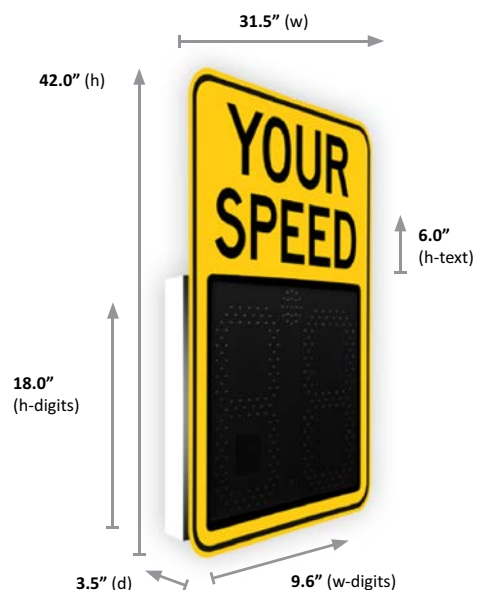

General Description

The SafePace 475 driver feedback sign is an 18" digit, full size radar sign. It can be mounted at multiple locations with a universal mounting bracket and can function autonomously for weeks at a time with optional battery power.

Features

- **MUTCD compliant** with static "YOUR SPEED" message and highly visible 18" LED digits that are visible from up to 1000 feet away.
- **User friendly software interface** allows you to manage sign parameters such as threshold speeds and violator strobe remotely
- **Ultra low power consumption** including the most power-efficient radar technology available, optional solar power, and optional battery power that allows the sign to function autonomously for **up to five weeks**
- **Superior construction** and durability for long-lasting performance
- High strength aluminum sign face and individual optical lenses to **protect against vandalism and theft**
- **Stealth Mode** allows the sign to collect baseline traffic data while speed display appears blank to motorists

Visit our web site: www.xwalk.com

Traffic Safety Corporation
 2708 47th Ave.
 Sacramento, CA 95822-3806
 Toll Free: 888.446.9255
 Tel: 916.394.9884
 Fax: 916.394.2809
 Email: sales@xwalk.com
 Web: www.xwalk.com

Feature	Specifications
Pickup Distance	Up to 1,200 feet
Beam	11° x 11°, linear polarization
Display	
LEDs	245
Digits	224 Amber, 23°, 5 mm, luminous intensity (5,000 – 12,000 mcd/LED)
Speed Violator Strobe	21 White, 15°, 5 mm, luminous intensity (18,000 – 28,000 mcd/LED)
Optical Lenses	245
Ambient Light Sensors	2 sensors and automatic brightness control
Enclosure	
Construction	12 gauge aluminum, flat black powder coated front for reduced glare and maximum contrast; light gray powder coated body to minimize heat absorption
Weatherproof Rating	Weatherproof, NEMA 4X-12, IP65 level compliant. Non-sealed and ventilated.
Warranty	
Sign	2 years
Batteries	1 year