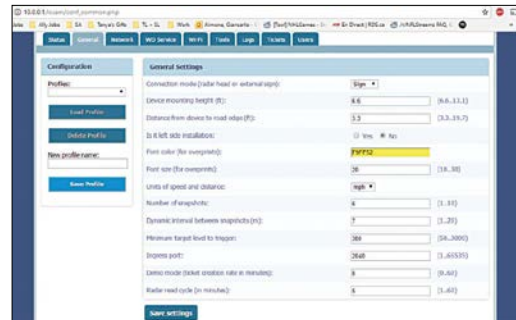

The SafePace Guardian Cam is a cutting-edge speed violation camera for use with SafePace signs.

The camera, designed for use on low-volume roads such as campuses and private communities, captures images of vehicles that exceed the speed of your choice. Speeds are detected via radar unit of a connected SafePace sign. Speed-stamped photos as well as all speed data from your signs are transmitted to the SafePace cloud, which you can access from any device, anywhere. Images can be used to warn drivers or enforce speed limits.

Animation

<<
Export
Validate
Download
>>

Guardian Login

Camera Configuration

Ticket Capture (Speed limit)

Download or View Ticket Contents

Visit our web site: www.xwalk.com