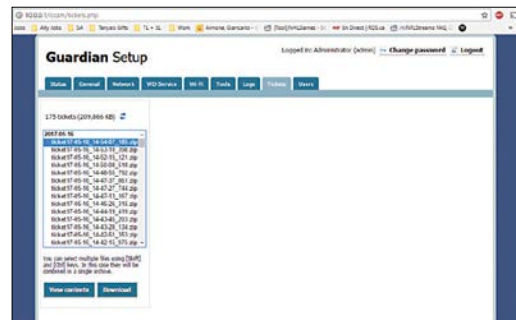

The SafePace Guardian Cam is a cutting-edge speed violation camera for use with SafePace signs.

The camera, designed for use on low-volume roads such as campuses and private communities, captures images of vehicles that exceed the speed of your choice. Speeds are detected via radar unit of a connected SafePace sign. Speed-stamped photos as well as all speed data from your signs are transmitted to the SafePace cloud, which you can access from any device, anywhere. Images can be used to warn drivers or enforce speed limits.

Animation

<<
Export
Validate
Download
>>

Guardian Login

Camera Configuration

Ticket Capture (Speed limit)

Download or View Ticket Contents

Visit our web site: www.xwalk.com