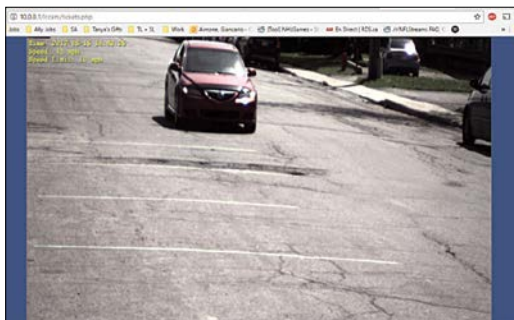

The SafePace Guardian Cam is a cutting-edge speed violation camera for use with SafePace signs.

The camera, designed for use on low-volume roads such as campuses and private communities, captures images of vehicles that exceed the speed of your choice. Speeds are detected via radar unit of a connected SafePace sign. Speed-stamped photos as well as all speed data from your signs are transmitted to the SafePace cloud, which you can access from any device, anywhere. Images can be used to warn drivers or enforce speed limits.

Features

- Fixed focal length camera for use in both day and night time image capture.
- Violators are photographed from one approaching lane; ideal for campus or Home Owners Association roads.
- On-camera interface allows you to set local speed limit, violation speed limit, and how many images to capture per violator.
- Technology fully operational in all weather conditions including fog, rain, snow, or intense heat or cold.
- Powered by AC power supply and connected to SafePace sign of your choice.
- Zero software footprint with no required software installation.
- Data is accessible from anywhere with an internet connection.
- Two year warranty on camera, one year warranty on batteries.

Animation

<<
Export
Validate
Download
>>

Guardian Login

Camera Configuration

Ticket Capture (Speed limit)

Download or View Ticket Contents

Visit our web site: www.xwalk.com