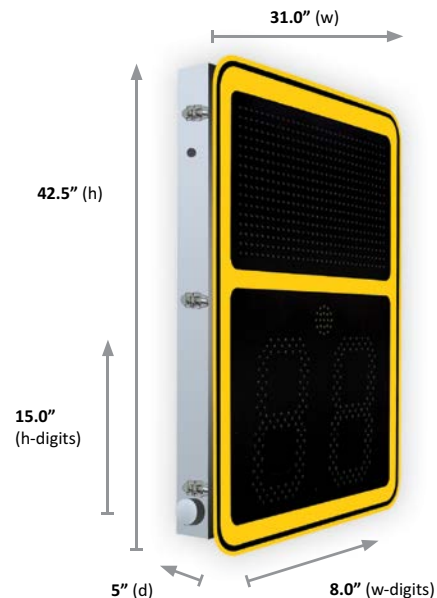

Feature	Specifications
Display	
LEDs	757
Digits	224 Amber, 23°, 5 mm, luminous intensity (5,000 – 12,000 mcd/LED)
Matrix	512 Amber, 15°, 5 mm, luminous intensity (5,000 – 12,000 mcd/LED)
Speed Violator Strobe	21 White, 15°, 5 mm, luminous intensity (18,000 – 28,000 mcd/LED)
Optical Lenses	757
Ambient Light Sensors	2 sensors and automatic brightness control
Enclosure	
Construction	12/14 gauge aluminum, flat black powder coated front for reduced glare and maximum contrast; light gray powder coated body to minimize heat absorption
Weatherproof Rating	Weatherproof, NEMA 4X-12, IP65 level compliant. Non-sealed and ventilated.
Warranty	
Sign	2 years
Batteries	1 year

Visit our web site: www.xwalk.com