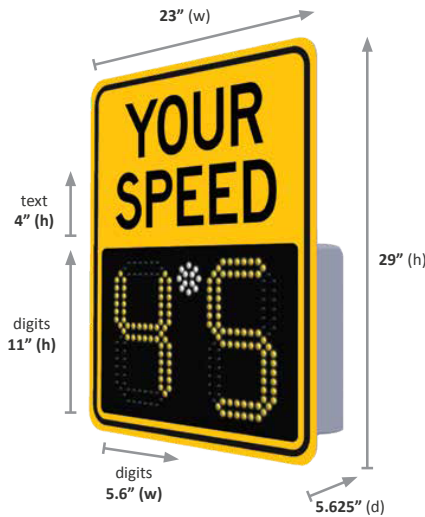

SafePace Evolution 11 Driver Feedback Radar Speed Sign

General Description

The SafePace Evolution 11 driver feedback sign is the solution that fits your budget. This compact radar speed sign offers exceptional visibility and power efficiency in a lightweight and portable solution. Featuring the options you need at remarkably affordable pricing, the SafePace Evolution 11 driver feedback sign will help you keep your neighborhoods safe for years to come.

EV 11 Specifications

Digit Size	11"
Height	29"
Weight	20 lb.
24/7, 365 Scheduling	√
Data Collection	√
Solar Compatibility	√
Battery Operated	√
Universal Mounting	√
Cloud Compatibility	√
Trailer Compatibility	√
Dolly Compatibility	√
Hitch Compatibility	√
Warranty	2 Years

+1.888.446.9255 US & Canada
+1.916.394.9884 Worldwide
+1.916.394.2809 Fax

www.xwalk.com
sales@xwalk.com

Traffic Safety Corp., 2708 47th Ave.
Sacramento, CA, 95822, USA

Feature	Specifications
Dimensions	
Digits	11" (h) x 5.6" (w), 98 LEDs per digit
Unit with "YOUR SPEED" sign mounted	Full size sign: 29.0" (h) x 23.0" (w) x 5.625" (d)
Sign Weight (includes "YOUR SPEED" sign (2 lb.) mounted)	
AC Powered	20 lb.
Battery Powered	20 lb. (not including batteries)
Solar Powered	20 lb. (not including batteries, solar panel or bracket)
General Specifications	
Operating Temperatures F° (C°)	-40° (-40°) to 185° (85°)
2-Digit Speed Display	- Miles per hour (mph) 3-99. - Kilometers per hour (km/h) 5-99.
Faceplate	High-Intensity prismatic reflective sheeting on "YOUR SPEED" signs with black colored text. MUTCD approved colors and format.
Communications	Bluetooth (standard). GSM/GPRS (optional, for use with SafePace Cloud)
Programming	SafePace Pro sign management software, SafePace Cloud remote sign management, 24/7 365 day unlimited programming and scheduling