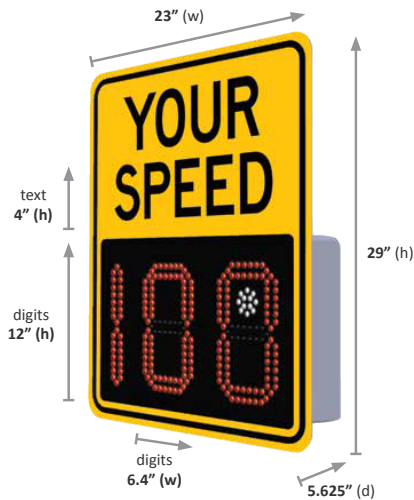

Feature	Specifications
Dimensions	
Digits	- First digit: 12"(h) x 1.125"(w), 64 LEDs (3-digit signs only) - Other digits: 12"(h) x 6.4"(w), 224 LEDs per digit
Unit with "YOUR SPEED" sign mounted	Full size sign: 29.0"(h) x 23.0"(w) x 5.625"(d)
Sign Weight (includes "YOUR SPEED" sign (2 lb.) mounted)	
AC Powered	20 lb.
Battery Powered	20 lb. (not including batteries)
Solar Powered	20 lb. (not including batteries, solar panel or bracket)
General Specifications	
Operating Temp. F° (C°)	-40° (-40°) to 185° (85°)
3-Digit Speed Display	- Miles per hour (mph) 3-99. - Kilometers per hour (km/h) 5-160.
Faceplate	High-Intensity prismatic reflective sheeting on "YOUR SPEED" signs with black colored text. MUTCD approved colors and format.
Communications	Bluetooth (standard). GSM/GPRS (optional, for use with SafeSpace Cloud)
Programming	SafeSpace Pro sign management software, SafeSpace Cloud remote sign management, 24/7 365 day unlimited programming and scheduling.

Feature	Specifications
Power Options (Electrical Specifications)	
AC Power Input	100~240 V AC
DC Power Input	12 V DC
Solar Panel Options	50W solar panel
Radar	
Internal	Doppler (FCC approved)
Model	DF 600
Radar RF Out	5 mW maximum
Radar F-center	24.125 GHz or 24.200 GHz
Pickup Distance	Up to 400 feet
Beam Angle	24° (vertical) x 12° (horizontal)
Beam Polarization	Linear
CE Mark (Radar)	Yes
Display	
LEDs	524
Digits (Yellow)	- 256 LEDs - Color: Yellow (590 nm) - Viewing Angle at 50% IV: 30° - Partial Flux (Brightness): 9000 - 22400 Ev,[lux]/LED
Digits (Red)	- 256 LEDs - Color: Red (633 nm) - Viewing Angle at 50% IV: 30° - Partial Flux (Brightness): 7100 - 18000 Ev,[lux]/LED
Speed Violator Strobes	- 12 LEDs - Color: White (2700 K - 6500 K) - Viewing angle at 50% IV: 150° - Luminous Flux: typically 33lm @ 4000 K - Luminous Efficacy: typically 176 lm/W @4000 K
Ambient Light Sensors	1 sensor and automatic brightness adjustment
Enclosure	
Construction	Vandal resistant, lightweight polymer. Matte black front for reduced glare and maximum contrast. Light gray body to minimize heat absorption.
Weatherproof Rating	Weatherproof, NEMA 4X-12, IP65 level compliant. Non-sealed and ventilated.
Warranty	
Sign	2 years
Batteries	1 year